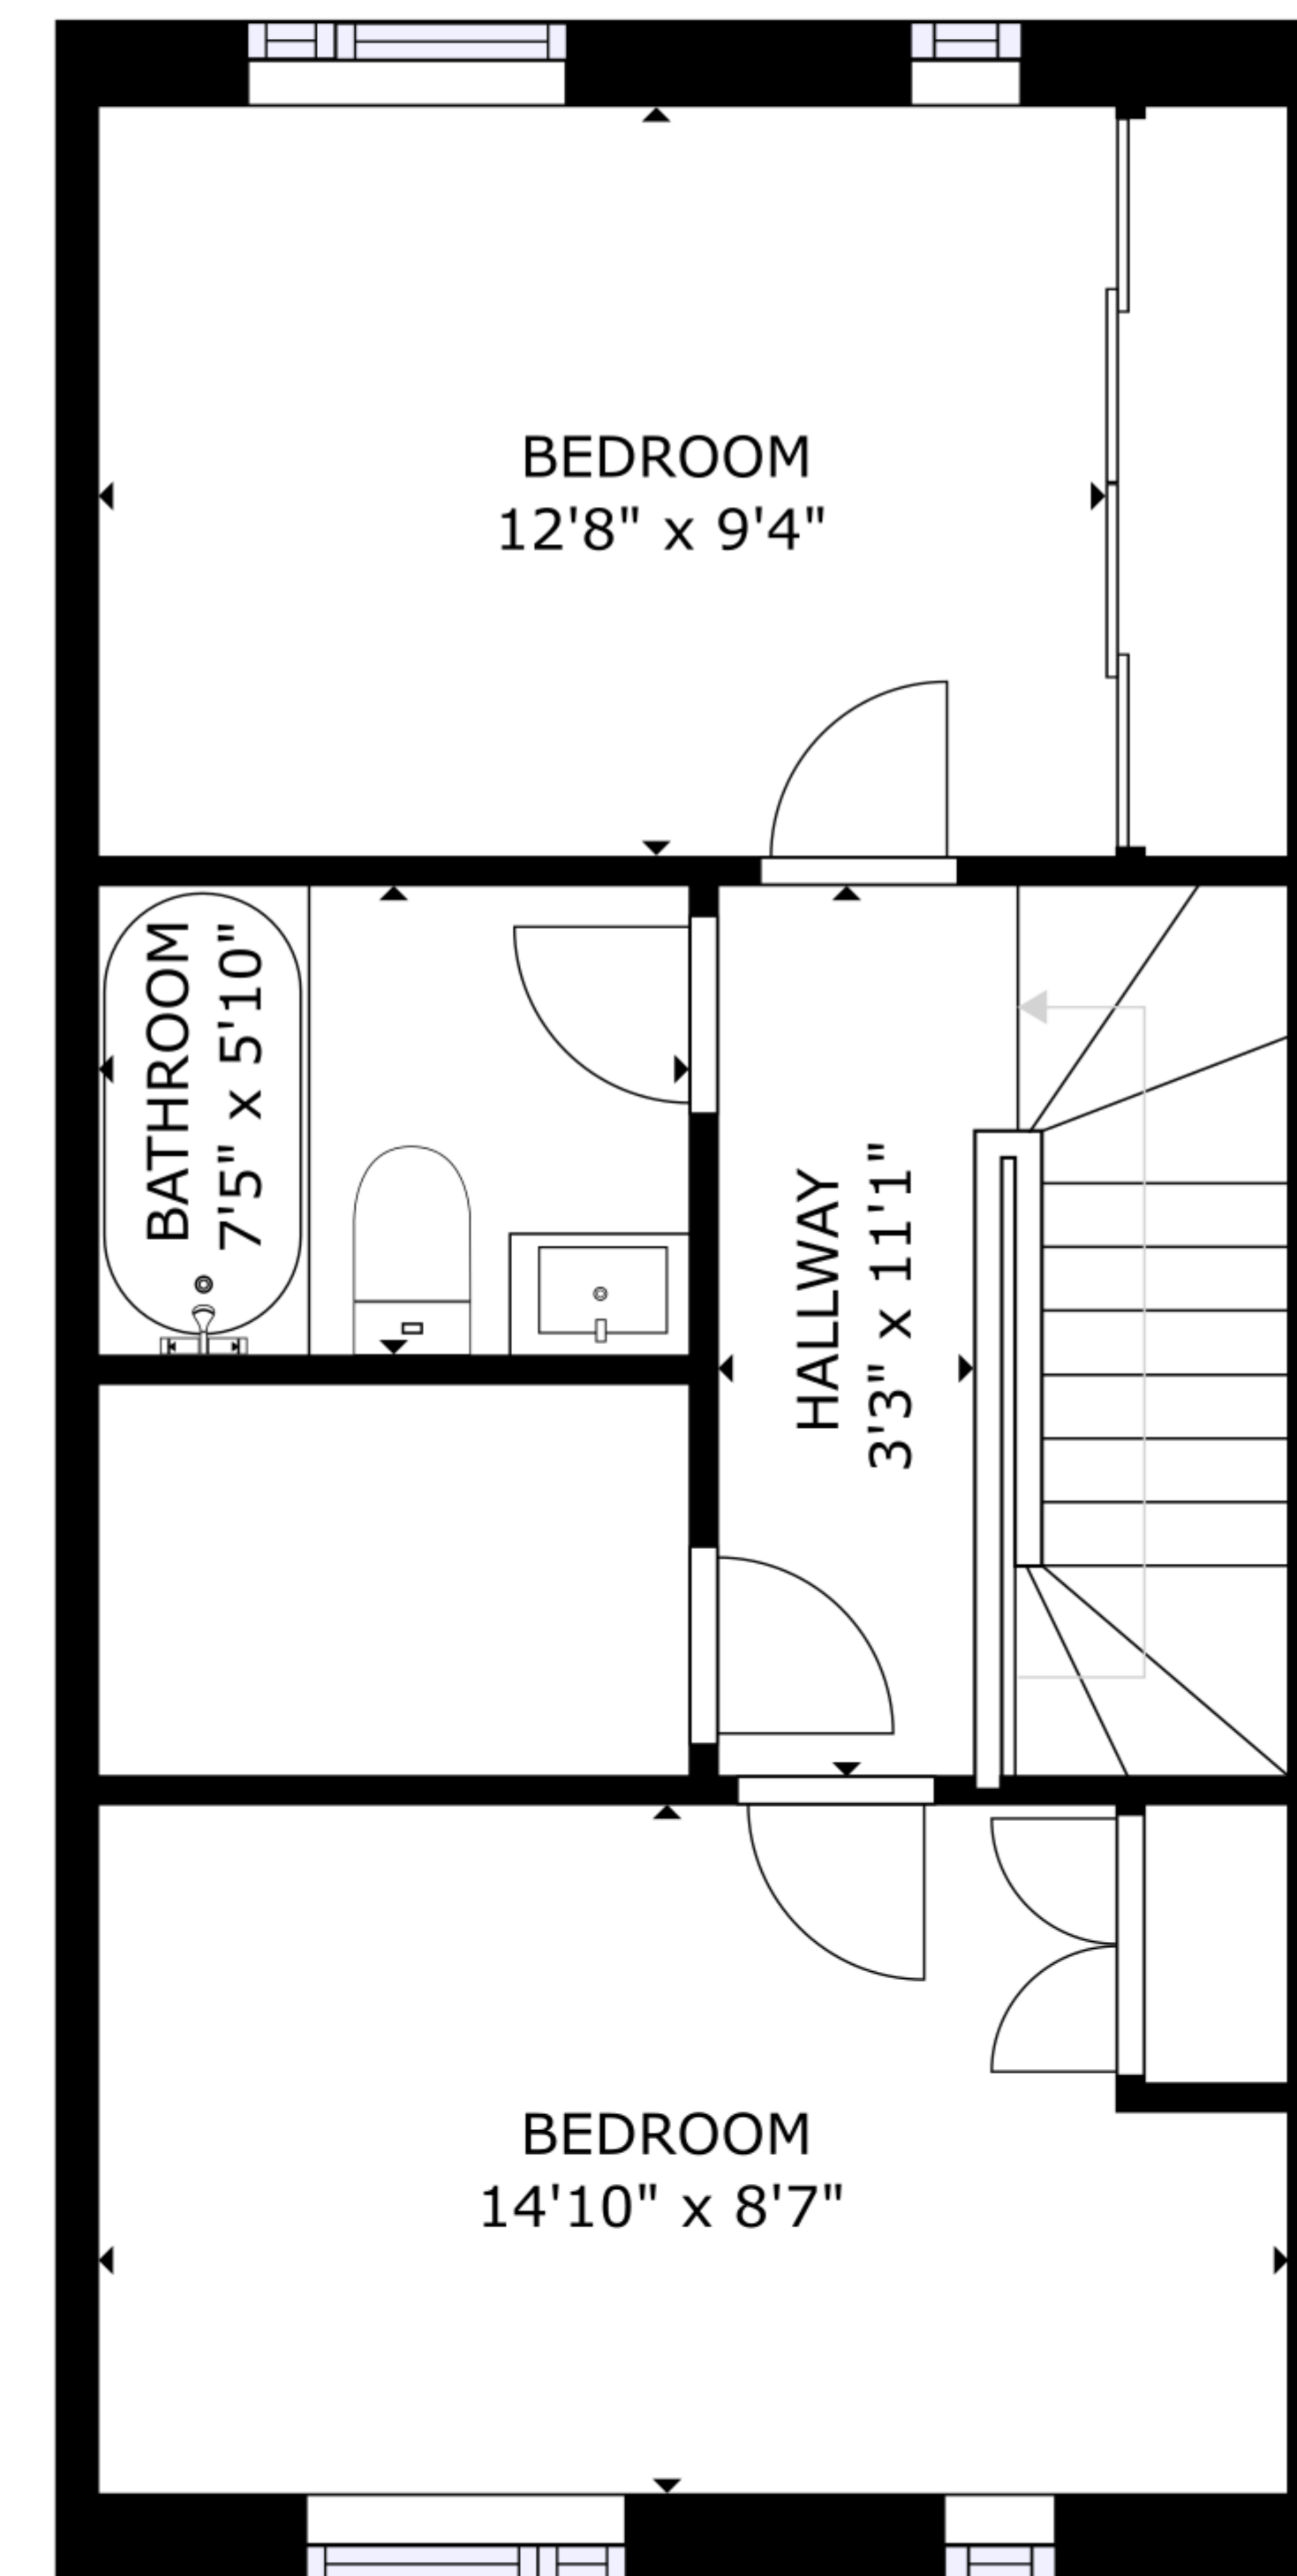

FLOOR 1

FLOOR 2

FLOOR 3

GROSS INTERNAL AREA  
 FLOOR 1: 294 sq ft, FLOOR 2: 450 sq ft, FLOOR 3: 441 sq ft  
 EXCLUDED AREA; BALCONY: 222 sq ft  
 TOTAL: 1185 sq ft  
 SIZES AND DIMENSIONS ARE APPROXIMATE, ACTUAL MAY VARY.