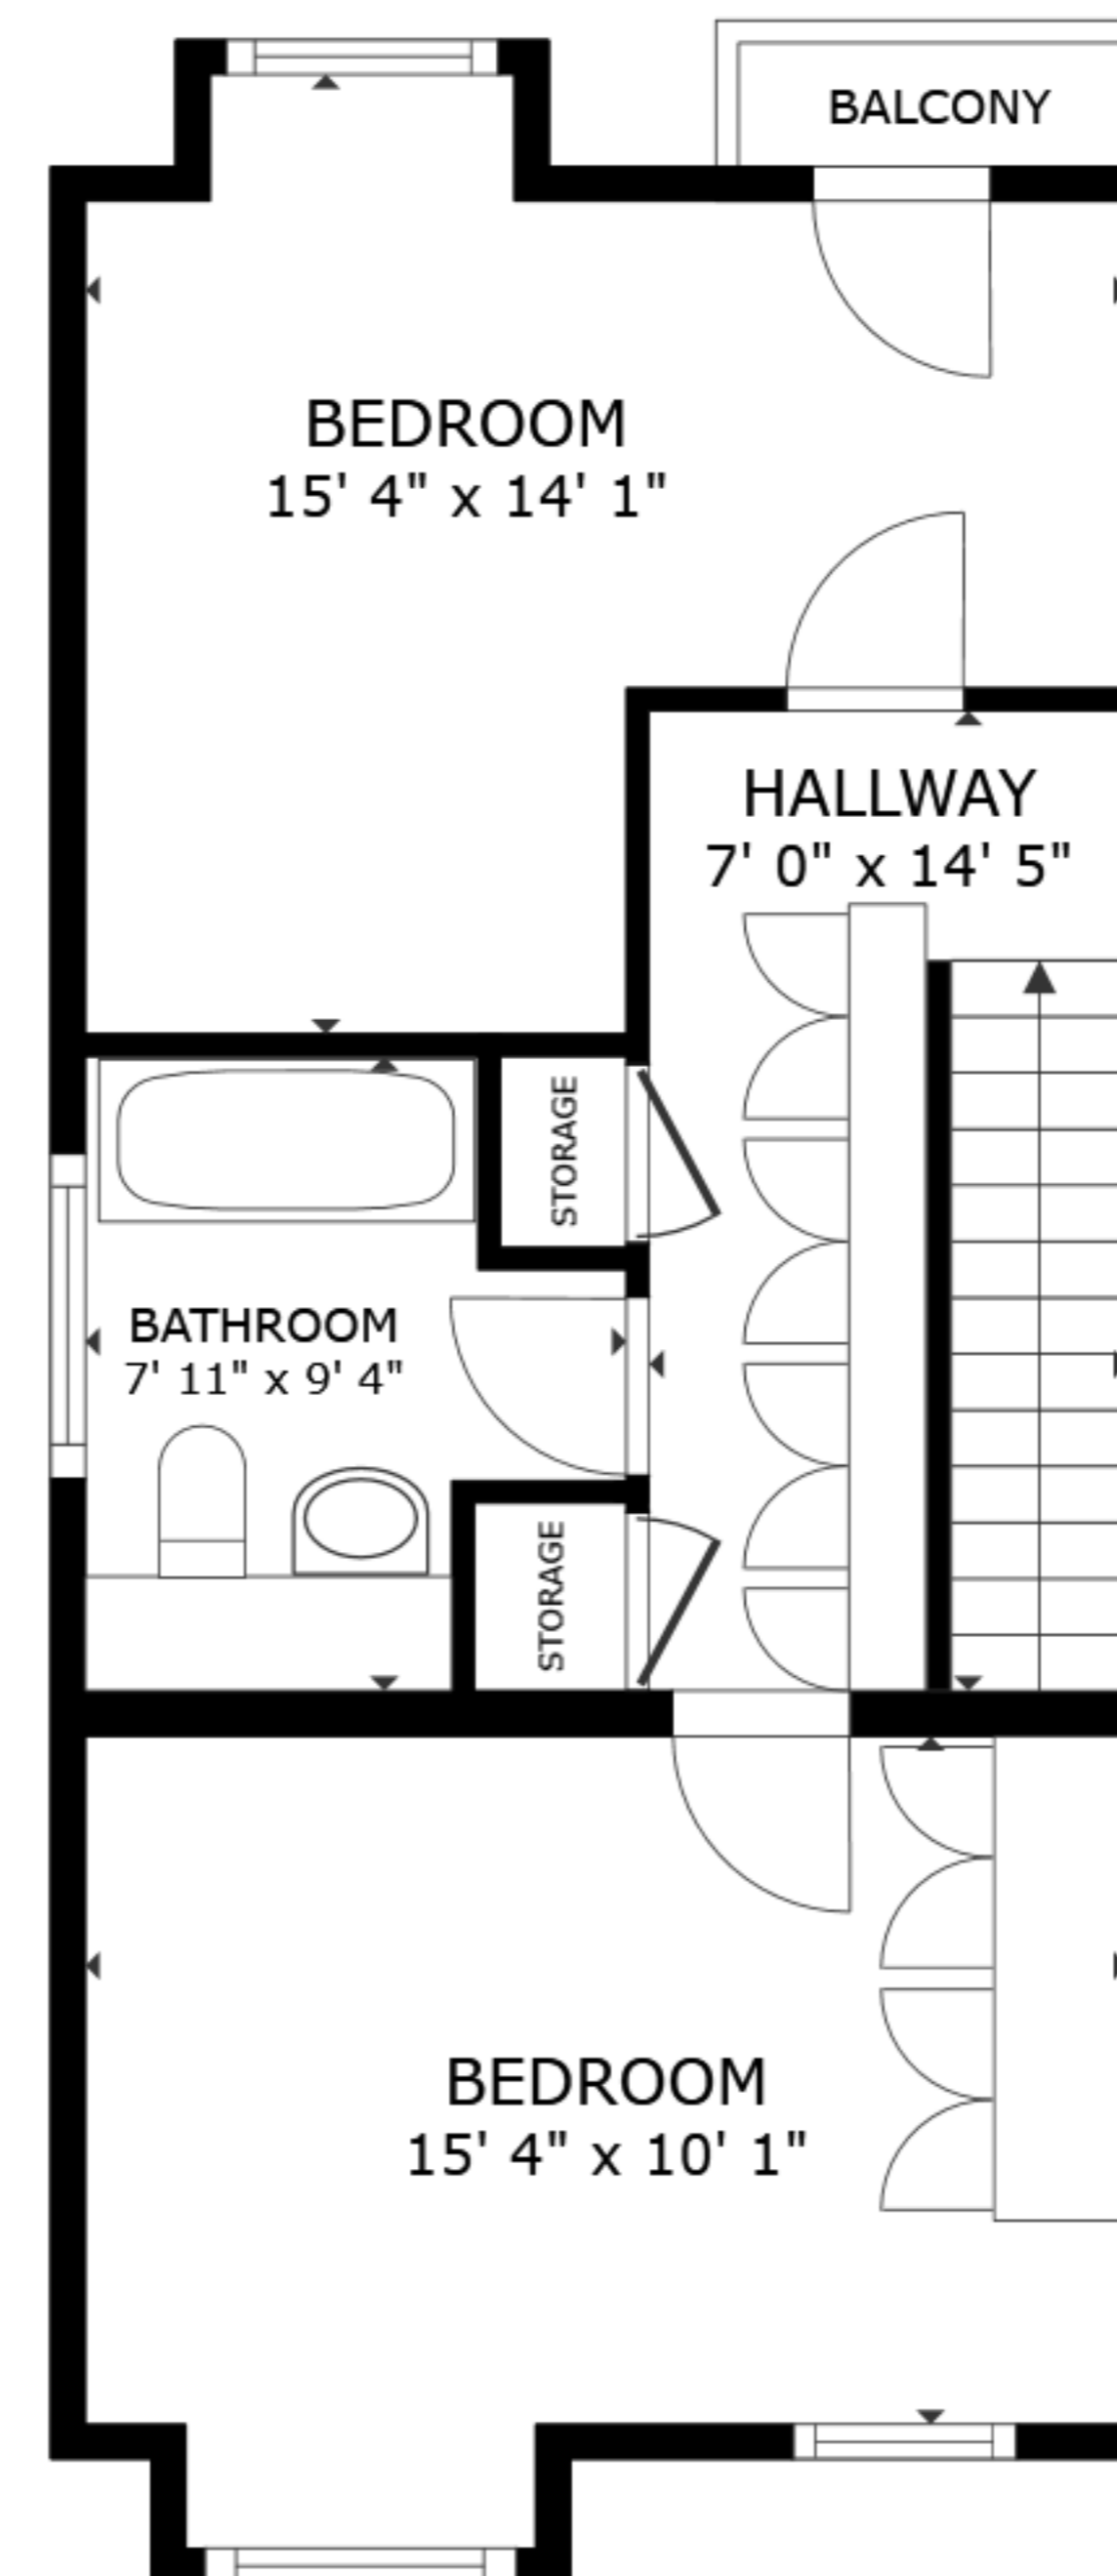

FLOOR 1

FLOOR 2

GROSS INTERNAL AREA
 FLOOR 1 508 sq.ft. FLOOR 2 519 sq.ft.
 EXCLUDED AREAS : PATIO 375 sq.ft. BALCONY 11 sq.ft.
 TOTAL : 1,026 sq.ft.
 SIZES AND DIMENSIONS ARE APPROXIMATE, ACTUAL MAY VARY.