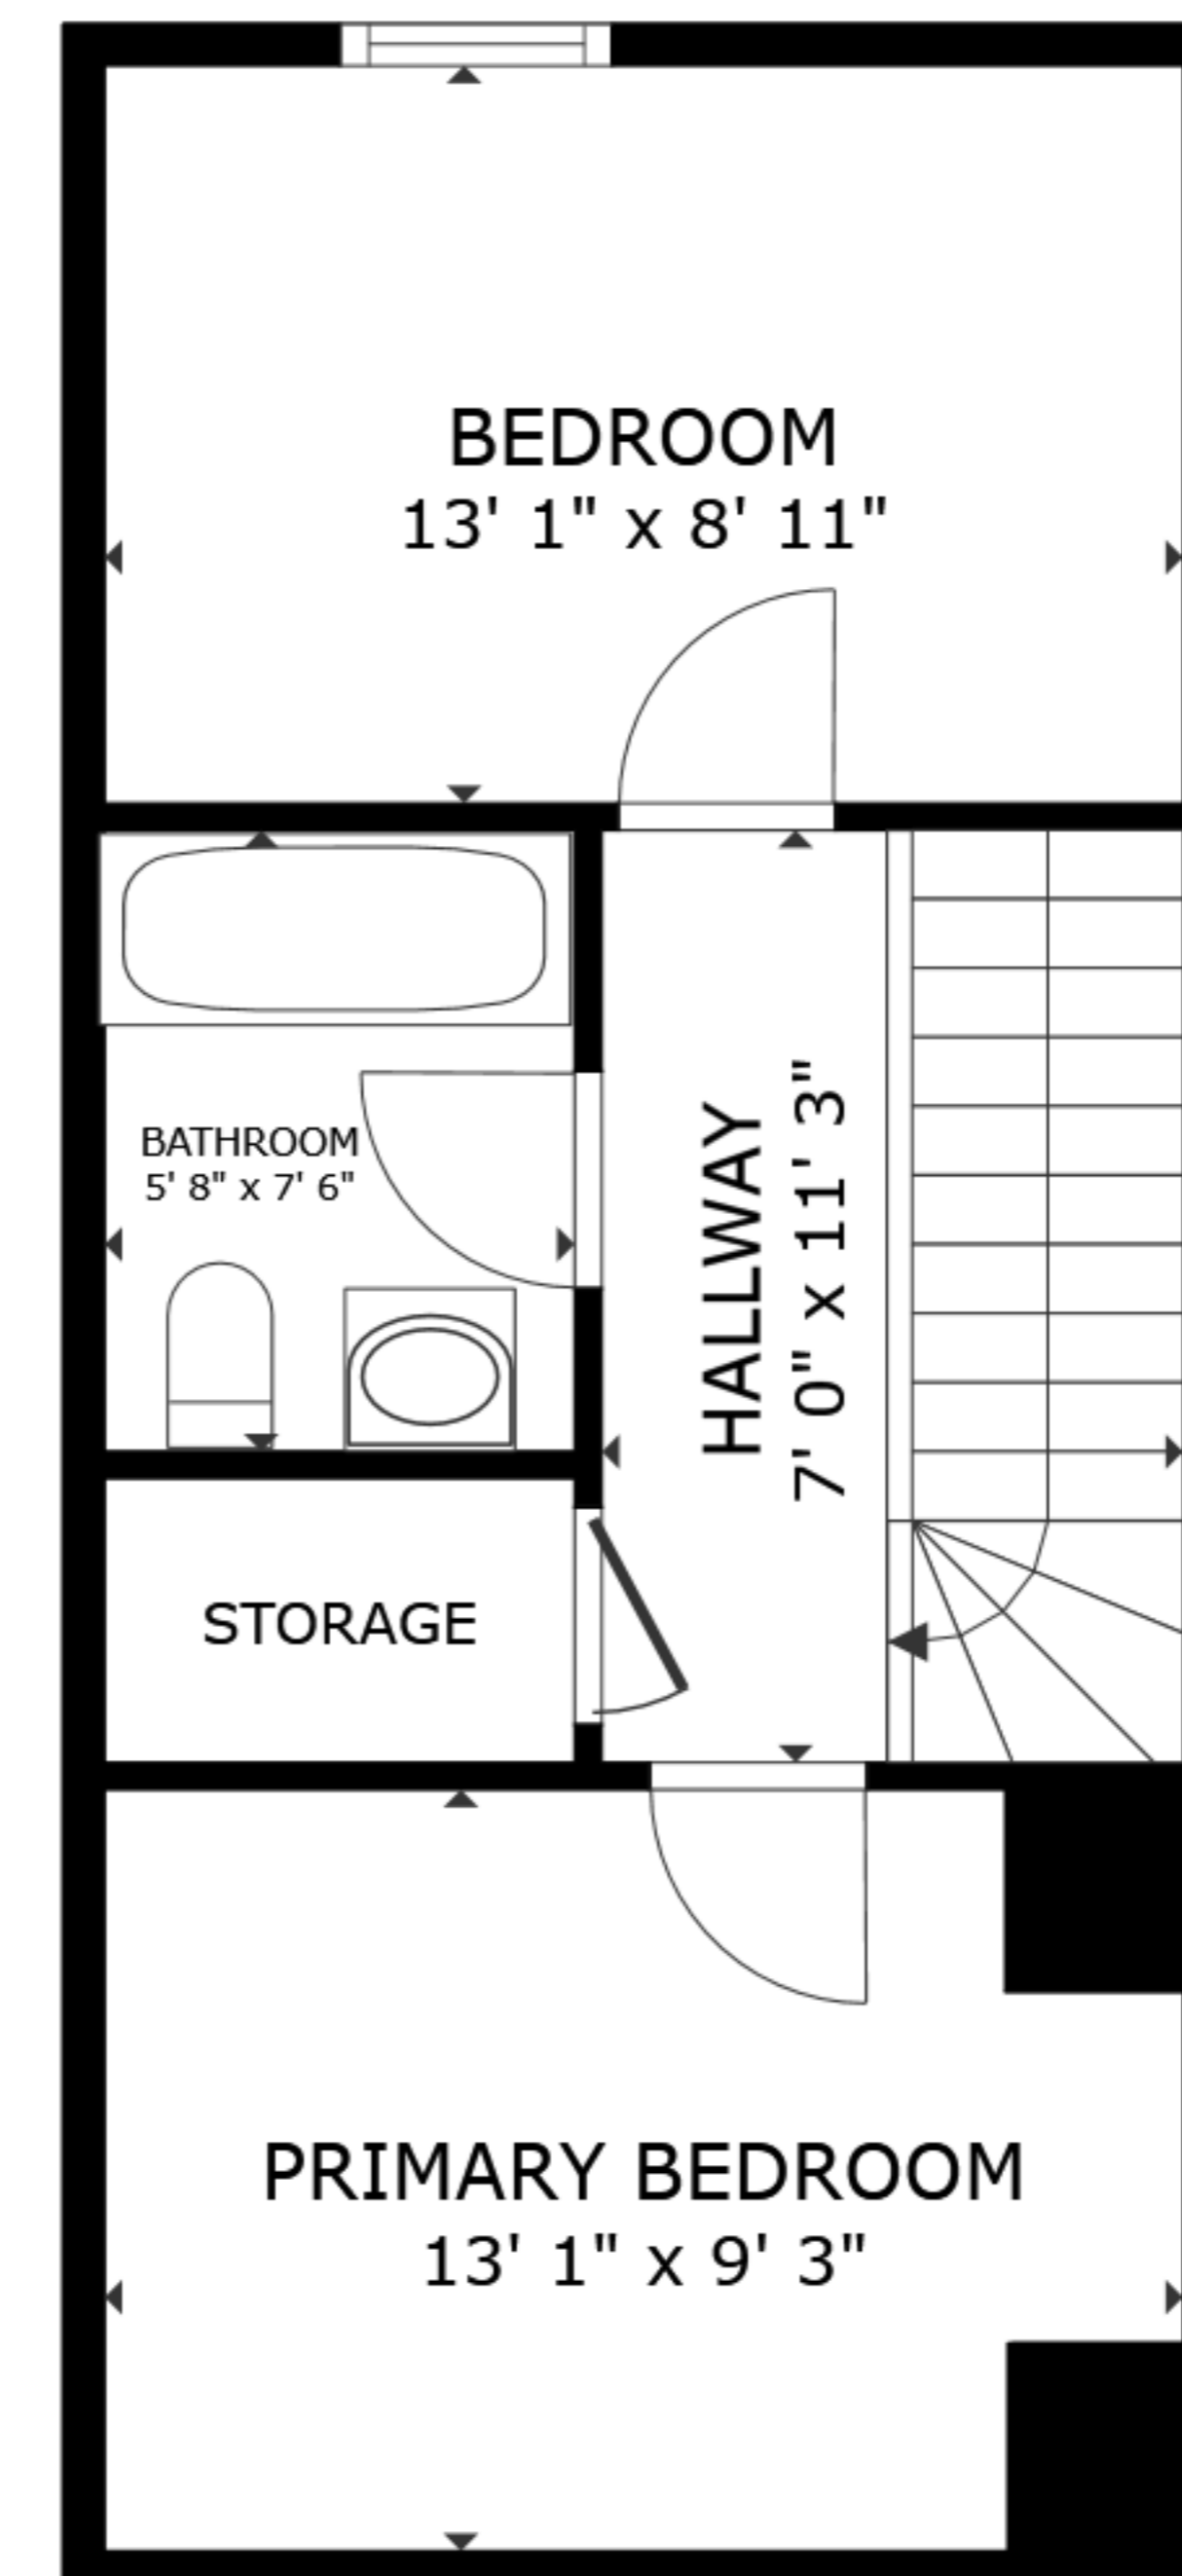

FLOOR 1

FLOOR 2

GROSS INTERNAL AREA
 FLOOR 1 400 sq.ft. FLOOR 2 392 sq.ft.
 EXCLUDED AREAS : PATIO 223 sq.ft.
 TOTAL : 793 sq.ft.

SIZES AND DIMENSIONS ARE APPROXIMATE, ACTUAL MAY VARY.