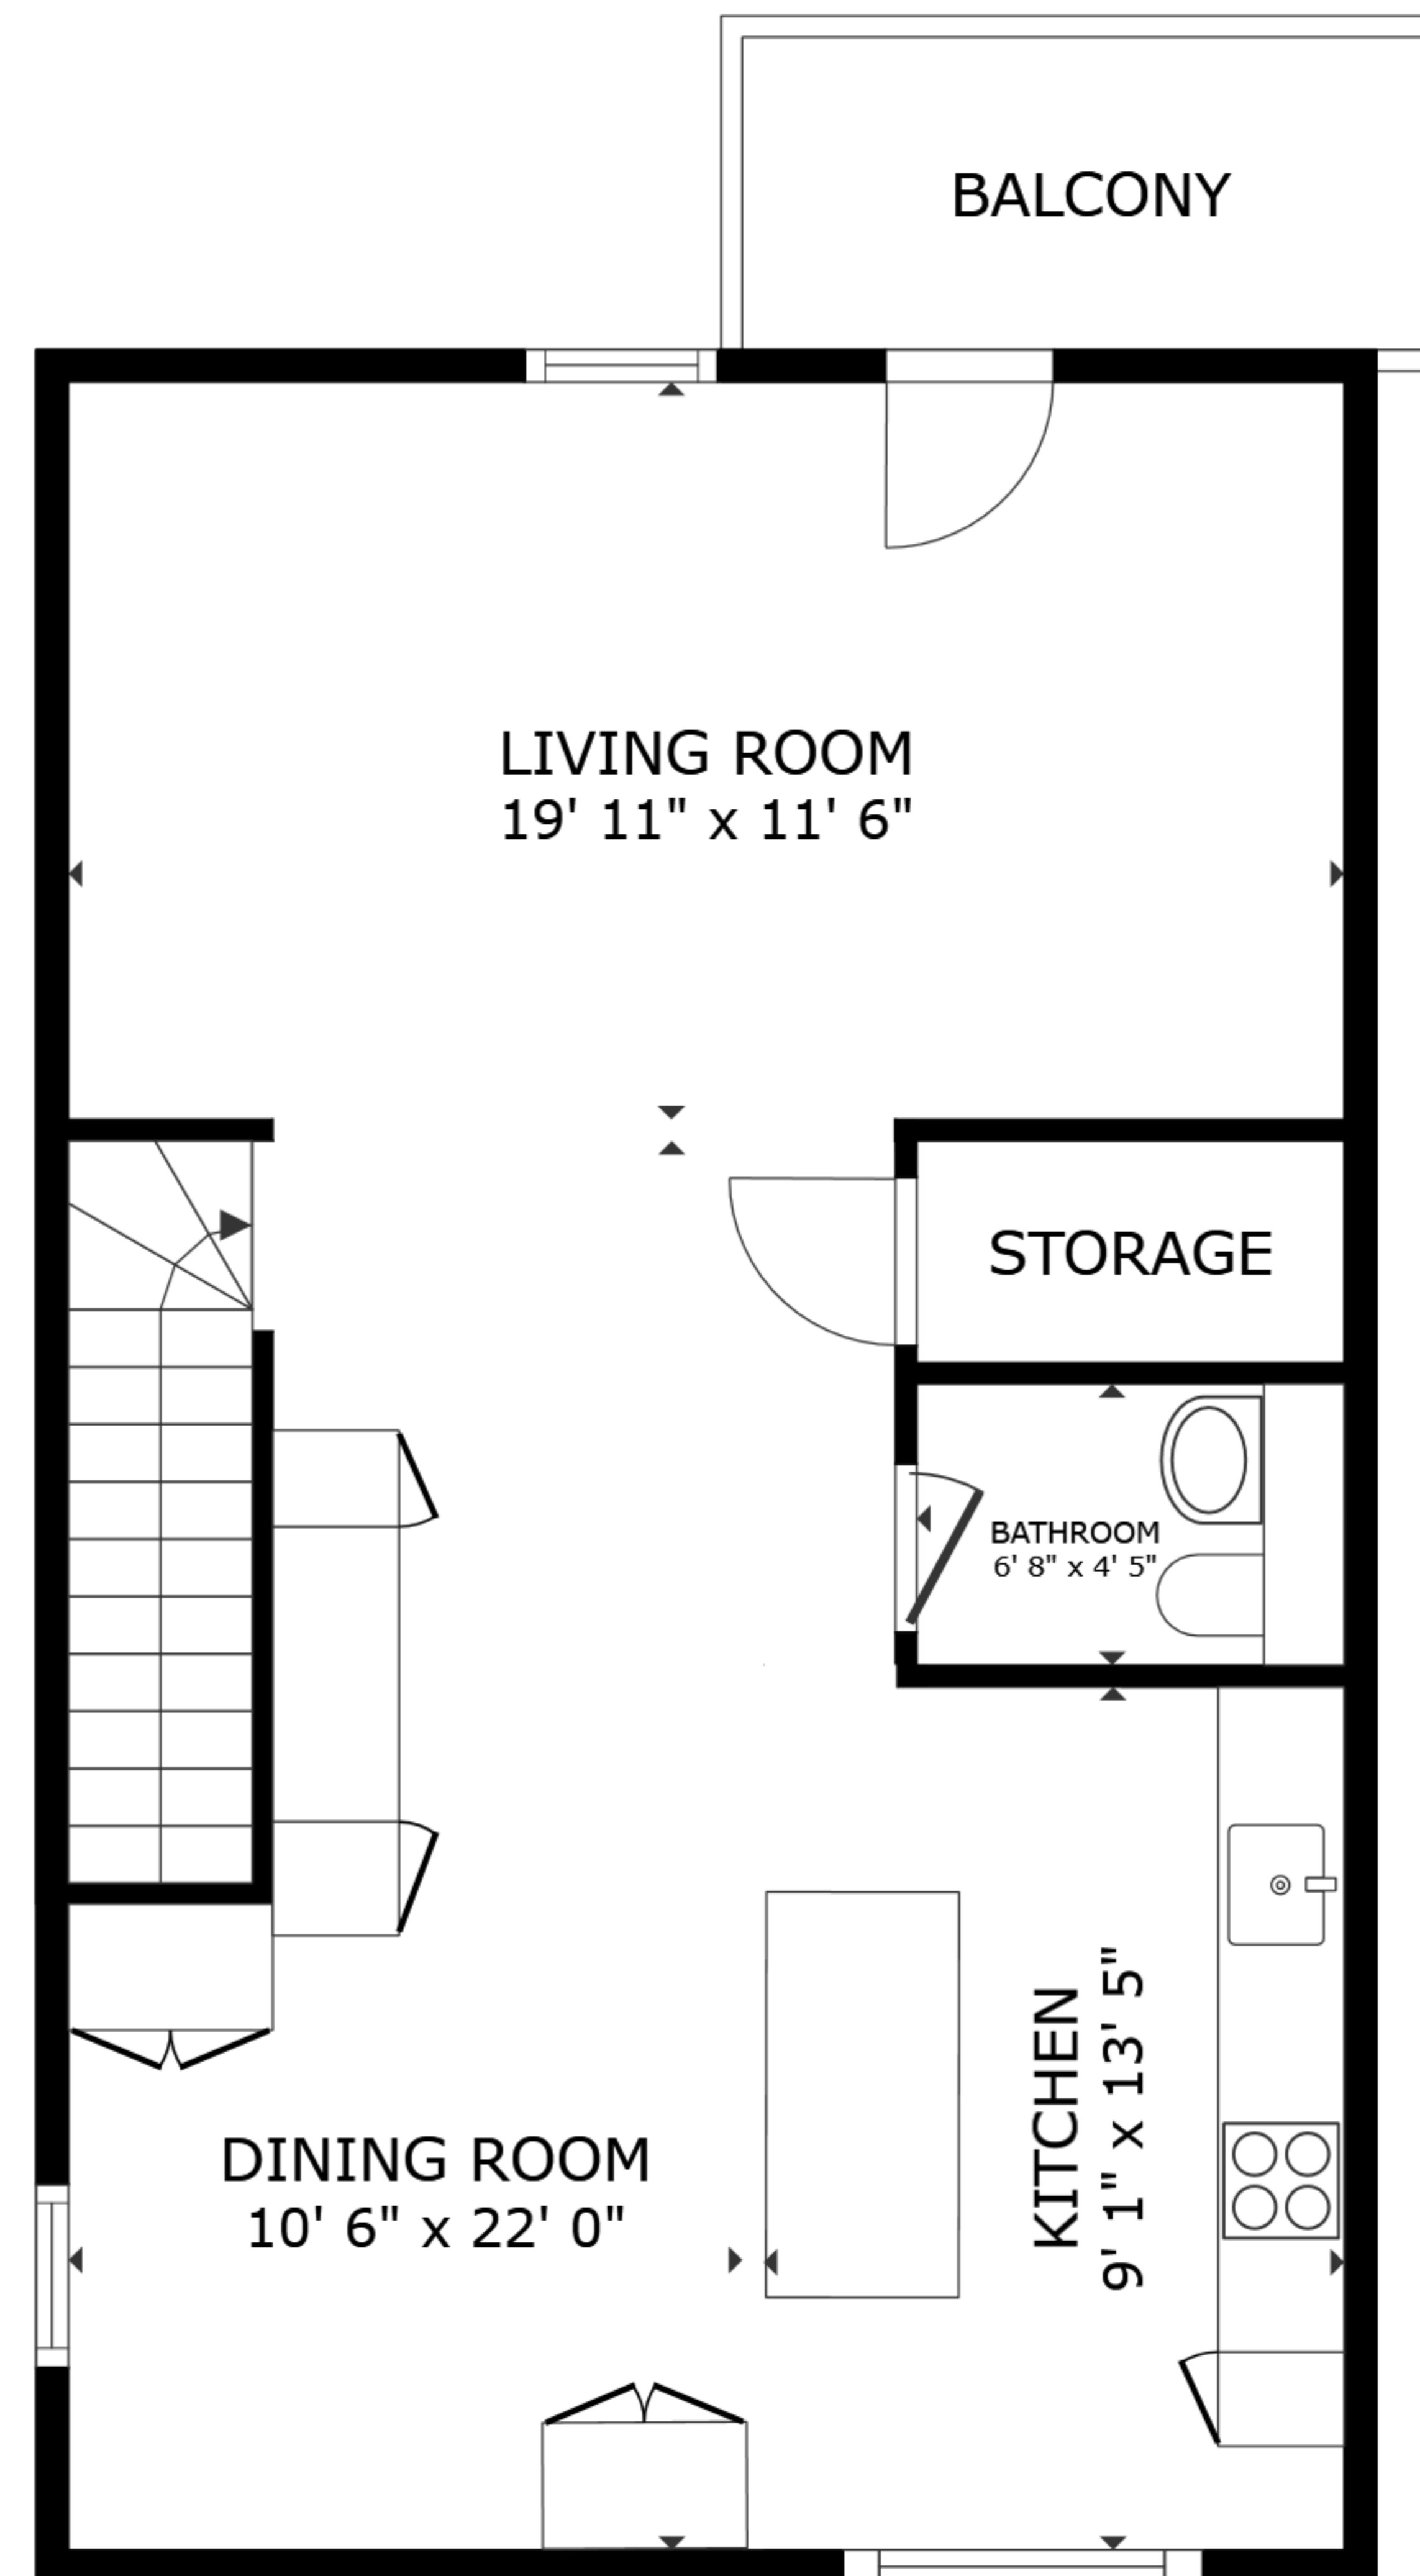

FLOOR 1

FLOOR 2

GROSS INTERNAL AREA
 FLOOR 1 681 sq.ft. FLOOR 2 672 sq.ft.
 EXCLUDED AREAS : BALCONY 53 sq.ft. BALCONY 53 sq.ft.
 TOTAL : 1,353 sq.ft.
 SIZES AND DIMENSIONS ARE APPROXIMATE, ACTUAL MAY VARY.