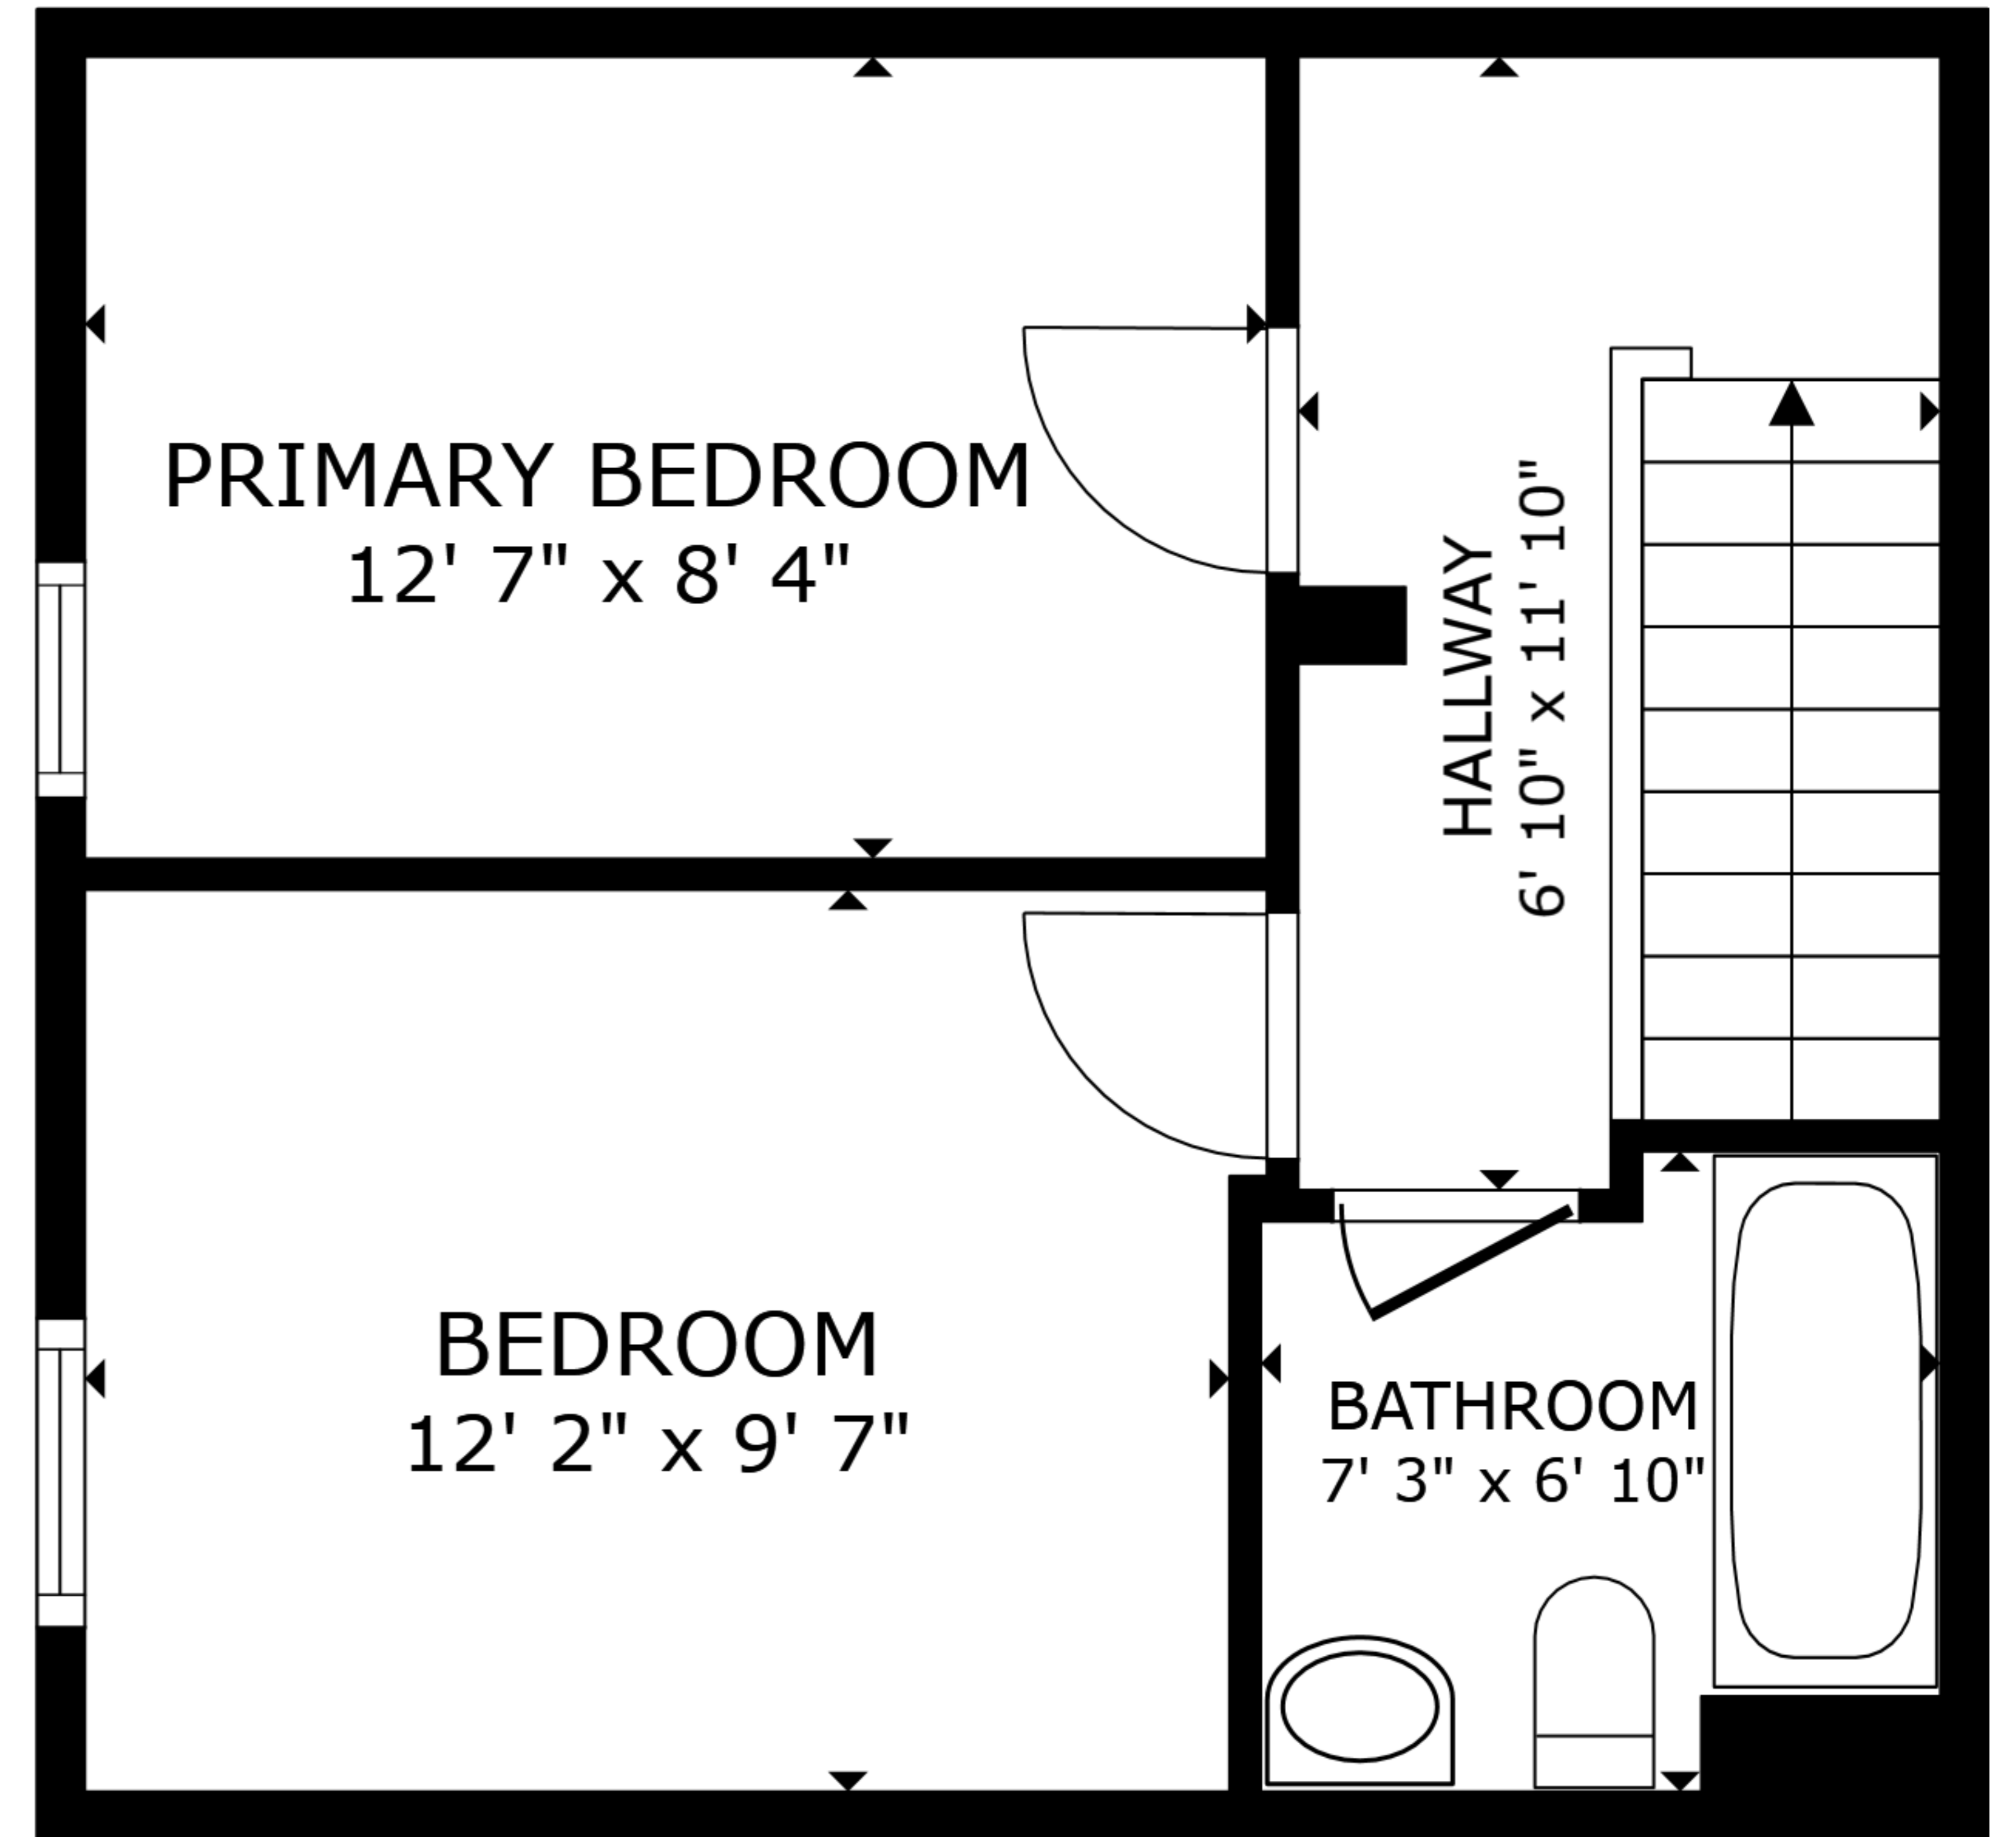

FLOOR 1

FLOOR 2

GROSS INTERNAL AREA
 FLOOR 1 367 sq.ft. FLOOR 2 363 sq.ft.
 TOTAL : 730 sq.ft.

SIZES AND DIMENSIONS ARE APPROXIMATE, ACTUAL MAY VARY.