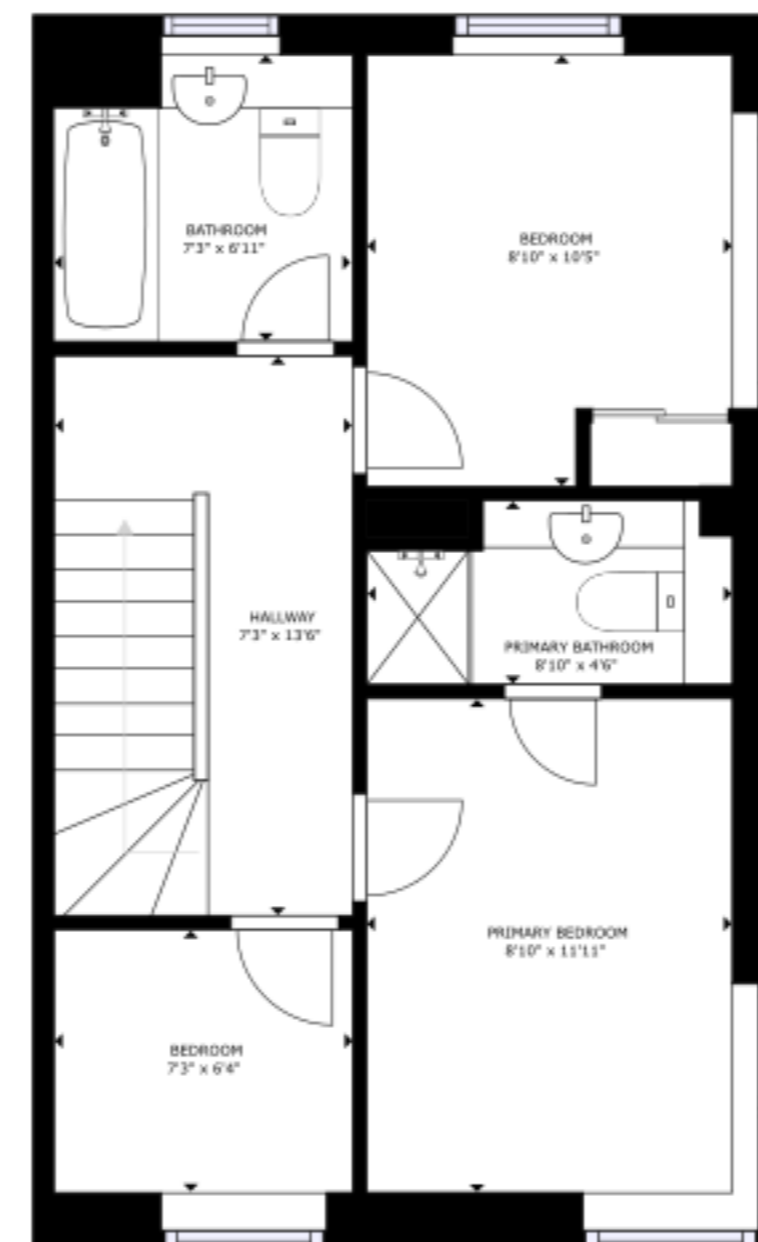

FLOOR 1

FLOOR 2

FLOOR 3

GROSS INTERNAL AREA
 FLOOR 1: 581 sq ft, FLOOR 2: 490 sq ft, FLOOR 3: 479 sq ft
 EXCLUDED AREAS: PORCH: 638 sq ft, PATIO: 990 sq ft
 TOTAL: 1550 sq ft
 SIZES AND DIMENSIONS ARE APPROXIMATE, ACTUAL MAY VARY.