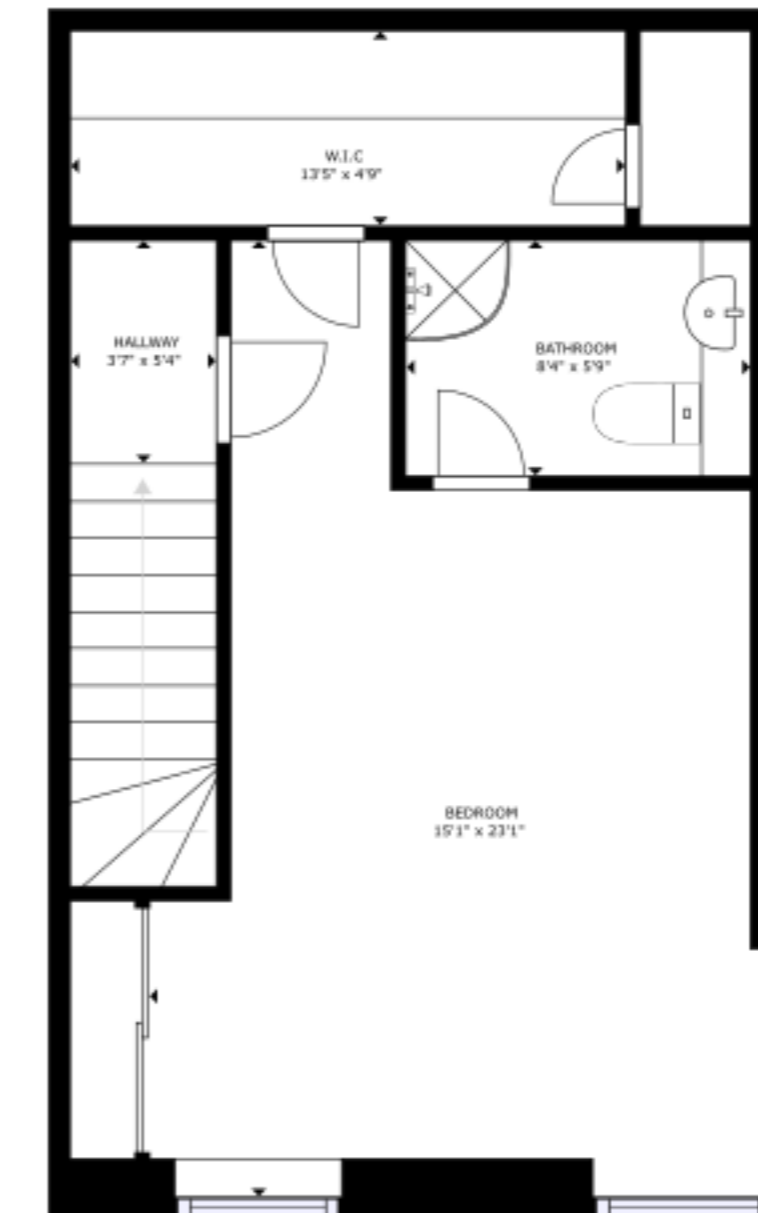

FLOOR 1

FLOOR 2

FLOOR 3

GROSS INTERNAL AREA
 FLOOR 1: 581 sq ft, FLOOR 2: 490 sq ft, FLOOR 3: 479 sq ft
 EXCLUDED AREAS: PORCH: 638 sq ft, PATIO: 990 sq ft
 TOTAL: 1550 sq ft
 SIZES AND DIMENSIONS ARE APPROXIMATE, ACTUAL MAY VARY.