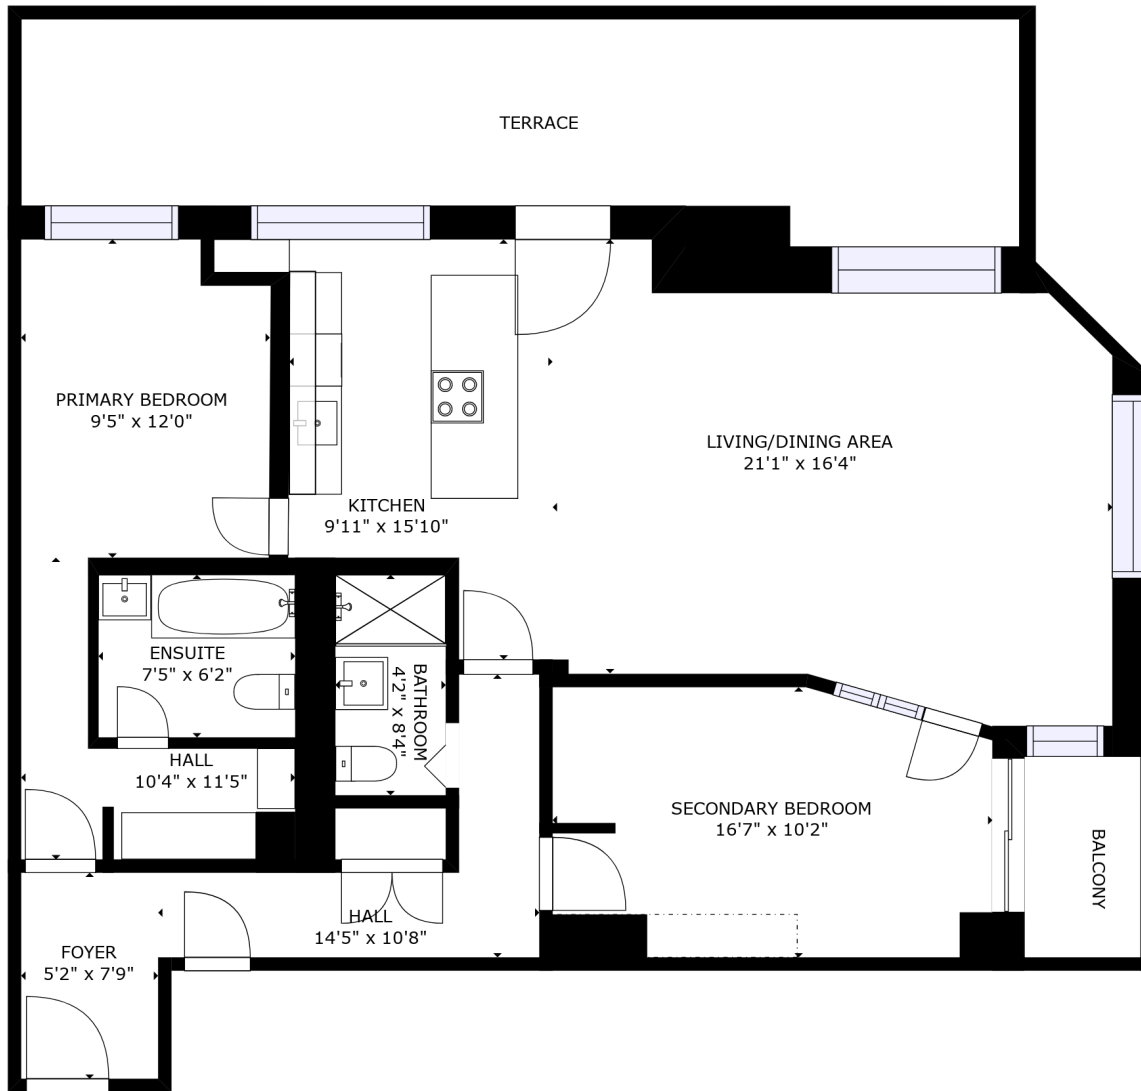

FLOOR 1

TOTAL: 1046 sq. ft
 FLOOR 1: 1046 sq. ft
 EXCLUDED AREAS: BALCONY: 33 sq. ft, TERRACE: 285 sq. ft, CRAWL SPACE: 15 sq. ft

SIZES AND DIMENSIONS ARE APPROXIMATE, ACTUAL MAY VARY.

TOTAL: 1046 sq. ft

FLOOR 1: 1046 sq. ft

EXCLUDED AREAS: BALCONY: 33 sq. ft, TERRACE: 285 sq. ft, CRAWL SPACE: 15 sq. ft

SIZES AND DIMENSIONS ARE APPROXIMATE, ACTUAL MAY VARY.

FLOOR 1