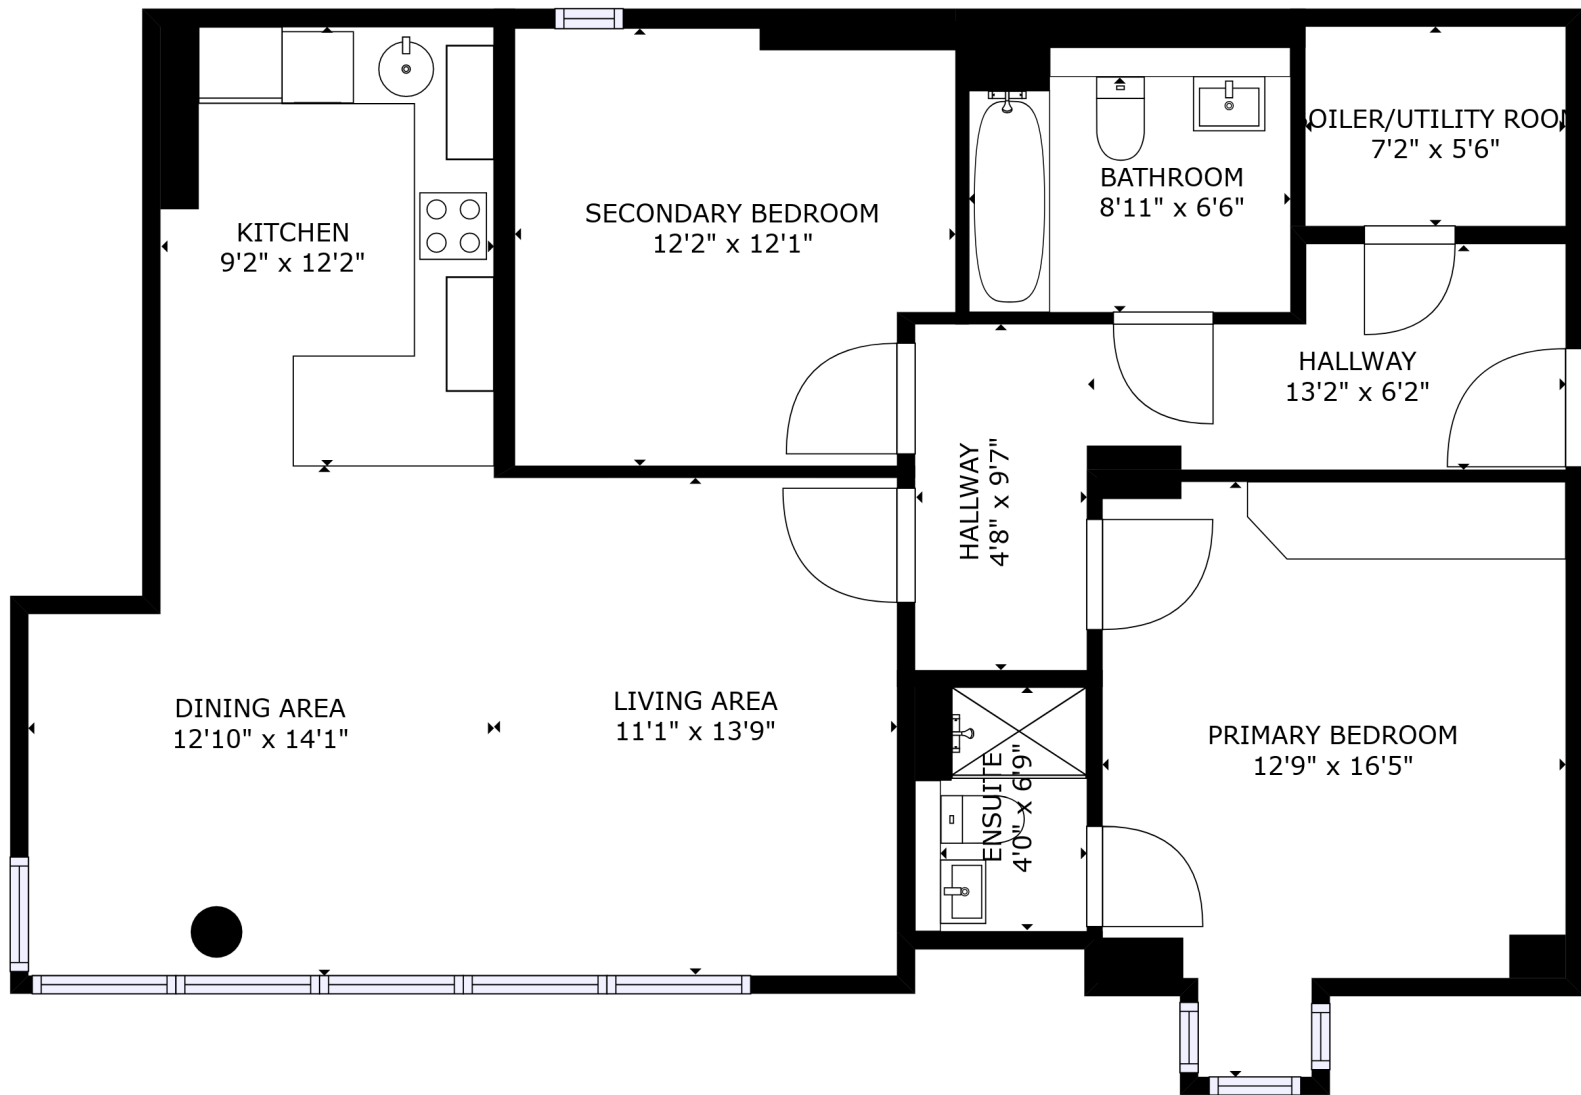

FLOOR 1

GROSS INTERNAL AREA
 FLOOR 1: 1049 sq. ft
 TOTAL: 1049 sq. ft
 SIZES AND DIMENSIONS ARE APPROXIMATE, ACTUAL MAY VARY.

GROSS INTERNAL AREA
 FLOOR 1: 1049 sq. ft
 TOTAL: 1049 sq. ft

SIZES AND DIMENSIONS ARE APPROXIMATE, ACTUAL MAY VARY.